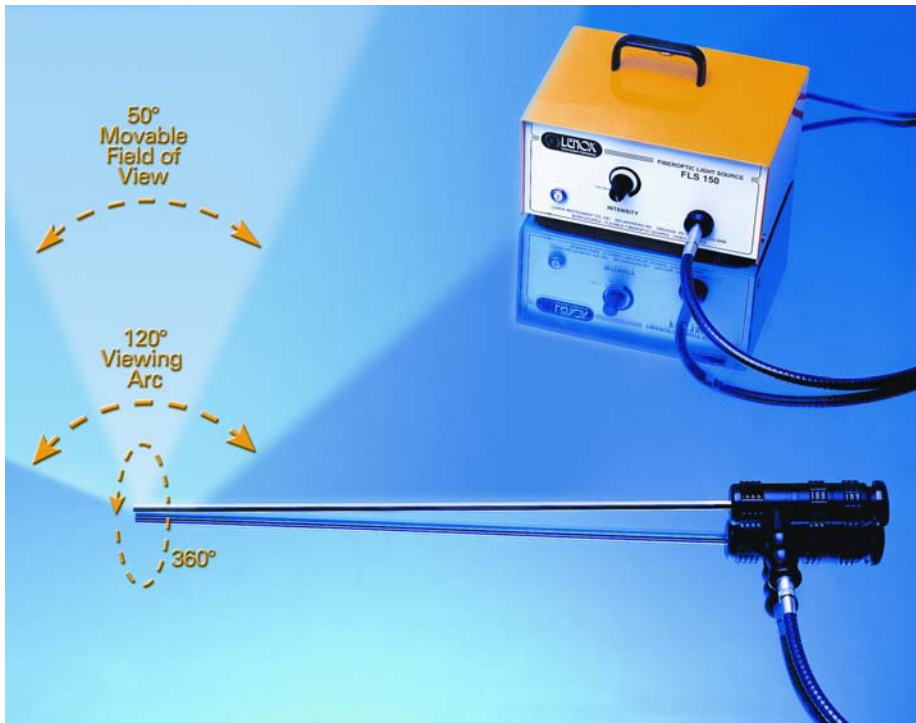

View through borescope

Ideal for use in...

- **Engines (turbines, gas or diesel)**
- **Combustion chambers**
- **Pumps / Valves**
- **Pipelines**
- **Tubing**
- **Castings / Welds**
- **Seams / Joints**
- **Machine Parts**

The unique **Lenox Swing Prism** borescope does the work of three ordinary borescopes. A control on the handle lets you adjust the prism on the front of the scope without having to withdraw it from whatever you are inspecting. You can enter through openings as small as 6.0 mm (.24 inch) and inspect using right angle, forward oblique or retrospective viewing angles. Ideal for inspecting corrosion/erosion, leaks, cracks, stress, wear, blockages, deposits, and debris.

The **Swing Prism** borescope is ideal for factory or field inspections where different viewing angles may be required, and it reduces the number of borescopes you have to buy! Plus, even if you use multiple borescopes, you can't be certain you haven't missed some small area. But, by sweeping the area you are inspecting with a **Swing Prism** borescope, you are sure of seeing everything.

Swing Prism Adjustable Borescopes

Stock Number	Diameter		Working Length	
	mm	(inches)	mm	(inches)
7E060QV-29050	6.0 mm	(.024 inch)	290 mm	(11.4 inches)
7E060QV-45050	6.0 mm	(.024 inch)	450 mm	(17.7 inches)
7E060QV-60050	6.0 mm	(.024 inch)	600 mm	(23.6 inches)
7E080QV-32050	8.0 mm	(.315 inch)	320 mm	(12.6 inches)
7E080QV-44050	8.0 mm	(.315 inch)	440 mm	(17.3 inches)
7E080QV-65050	8.0 mm	(.315 inch)	650 mm	(25.6 inches)