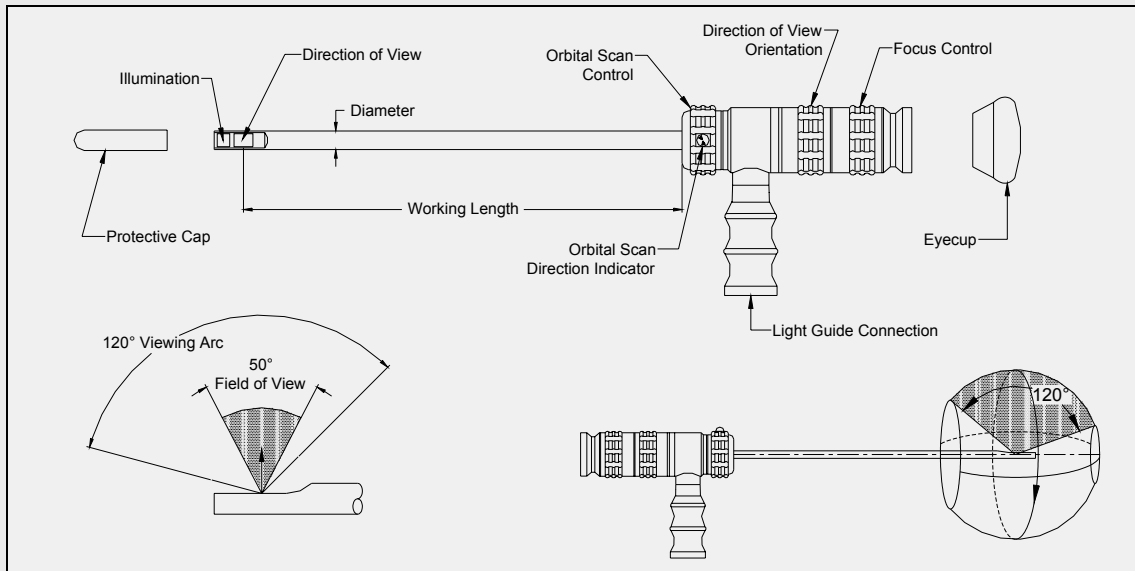

View through borescope

Ideal for use in...

- **Engines (turbines, gas or diesel)**
- **Combustion chambers**
- **Pumps / Valves**
- **Pipelines**
- **Tubing**
- **Castings / Welds**
- **Seams / Joints**
- **Machine Parts**

The unique **Lenox Swing Prism** borescope does the work of three ordinary borescopes. A control on the handle lets you adjust the prism on the front of the scope without having to withdraw it from whatever you are inspecting. You can enter through openings as small as 6.0 mm (.24 inch) and inspect using right angle, forward oblique or retrospective viewing angles. Ideal for inspecting corrosion/erosion, leaks, cracks, stress, wear, blockages, deposits, and debris.

The **Swing Prism** borescope is ideal for factory or field inspections where different viewing angles may be required, and it reduces the number of borescopes you have to buy! Plus, even if you use multiple borescopes, you can't be certain you haven't missed some small area. But, by sweeping the area you are inspecting with a **Swing Prism** borescope, you are sure of seeing everything.

Swing Prism Adjustable Borescopes

Stock Number	Diameter		Working Length	
	mm	(inches)	mm	(inches)
7E060QV-29050	6.0 mm	(.024 inch)	290 mm	(11.4 inches)
7E060QV-45050	6.0 mm	(.024 inch)	450 mm	(17.7 inches)
7E060QV-60050	6.0 mm	(.024 inch)	600 mm	(23.6 inches)
7E080QV-32050	8.0 mm	(.315 inch)	320 mm	(12.6 inches)
7E080QV-44050	8.0 mm	(.315 inch)	440 mm	(17.3 inches)
7E080QV-65050	8.0 mm	(.315 inch)	650 mm	(25.6 inches)